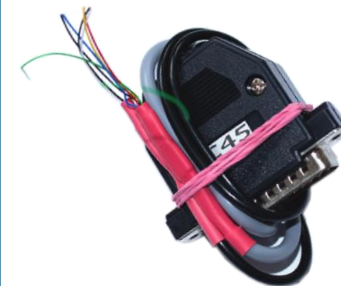

2

ENIGMATOOL CABLES

BECAUSE PROPER CONNECTION IS THE KEY TO
SUCCESSFUL PROGRAMMING

CABLES SET

Cable C0

USB cable to connect Enigma with PC

Cable C1

Cable OBD2

Cable C4

SOIC-8 POMONA clip for eeproms

Cable C7

Cable for in-circuit eeprom reading

Cable C8

Cable for micro ST programming

Cable C11

Cable for HC05, HC11 and FUJITSU microprocessors programming

Cable C12

Cable for HC08 and 912/9S12 processors programming

Cable C13

Cable for NEC programming (use always with adapter A1)

Cable C45

Cable for 912/9S12 Secured Motorola processors programming

3

ENIGMATOOL ADAPTERS